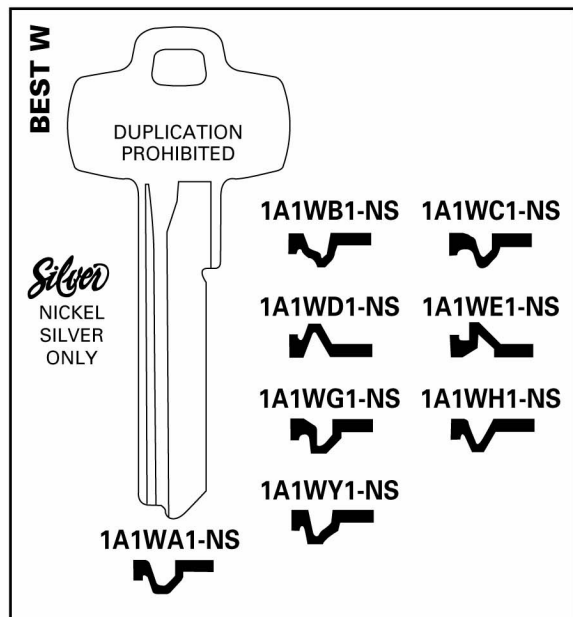

**CATALOG SUPPLEMENT NO: 609.16**  
**DATE: AUGUST 15, 2011**

Jet Hardware is pleased to announce the immediate availability of the following key blanks. Please insert this supplement into your Jet Catalog No. 609.

**NEW FROM JET**

**UNIVERSAL CROSS REFERENCE**

JET	ILCO	EZ NO.	MANUFACTURER	PRICE GROUP	SUGGESTED DEALER PRICE
1A1TA1-NS	1A1TA1	-	Best 1A1TA1	SD	\$96.00/C
1A1TC1-NS	1A1TC1	-	Best 1A1TC1	SD	\$96.00/C
1A1WA1-NS	1A1WA1	-	Best 1A1WA1	SH	\$154.40/C
1A1WB1-NS	1A1WB1	-	Best 1A1WB1	SH	\$154.40/C
1A1WC1-NS	1A1WC1	-	Best 1A1WC1	SH	\$154.40/C
1A1WD1-NS	1A1WD1	-	Best 1A1WD1	SH	\$154.40/C
1A1WE1-NS	1A1WE1	-	Best 1A1WE1	SH	\$154.40/C
1A1WG1-NS	1A1WG1	-	Best 1A1WG1	SH	\$154.40/C
1A1WH1-NS	1A1WH1	-	Best 1A1WH1	SH	\$154.40/C
1A1WY1-NS	1A1WY1	-	Best 1A1WY1	SH	\$154.40/C