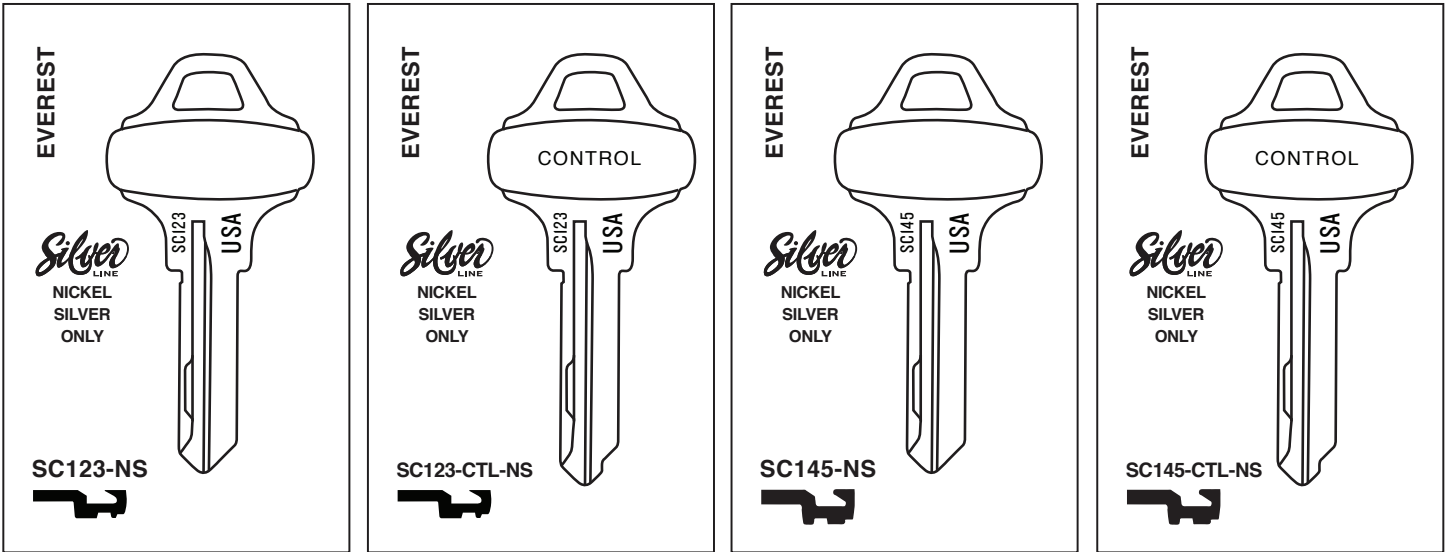

CATALOG SUPPLEMENT NO: 609.26A
DATE: May 1, 2015 (Revised July 1, 2015)

Jet Hardware is pleased to announce the immediate availability of the following key blanks. Please insert this supplement into your Jet Catalog No. 609.

NEW FROM JET

UNIVERSAL CROSS REFERENCE

JET	ILCO	MANUFACTURER	PRICE GRP.	SUGG. DLR.
SC123-NS	---	SCHLAGE EVEREST C123 6-PIN	N	\$166.00/C
SC123-CTL-NS	---	SCHLAGE EVEREST C123 6-PIN CONTROL KEY	RH	\$224.20/C
SC145-NS	---	SCHLAGE EVEREST C145 6-PIN	N	\$166.00/C
SC145-CTL-NS	---	SCHLAGE EVEREST C145 6-PIN CONTROL KEY	RH	\$224.20/C